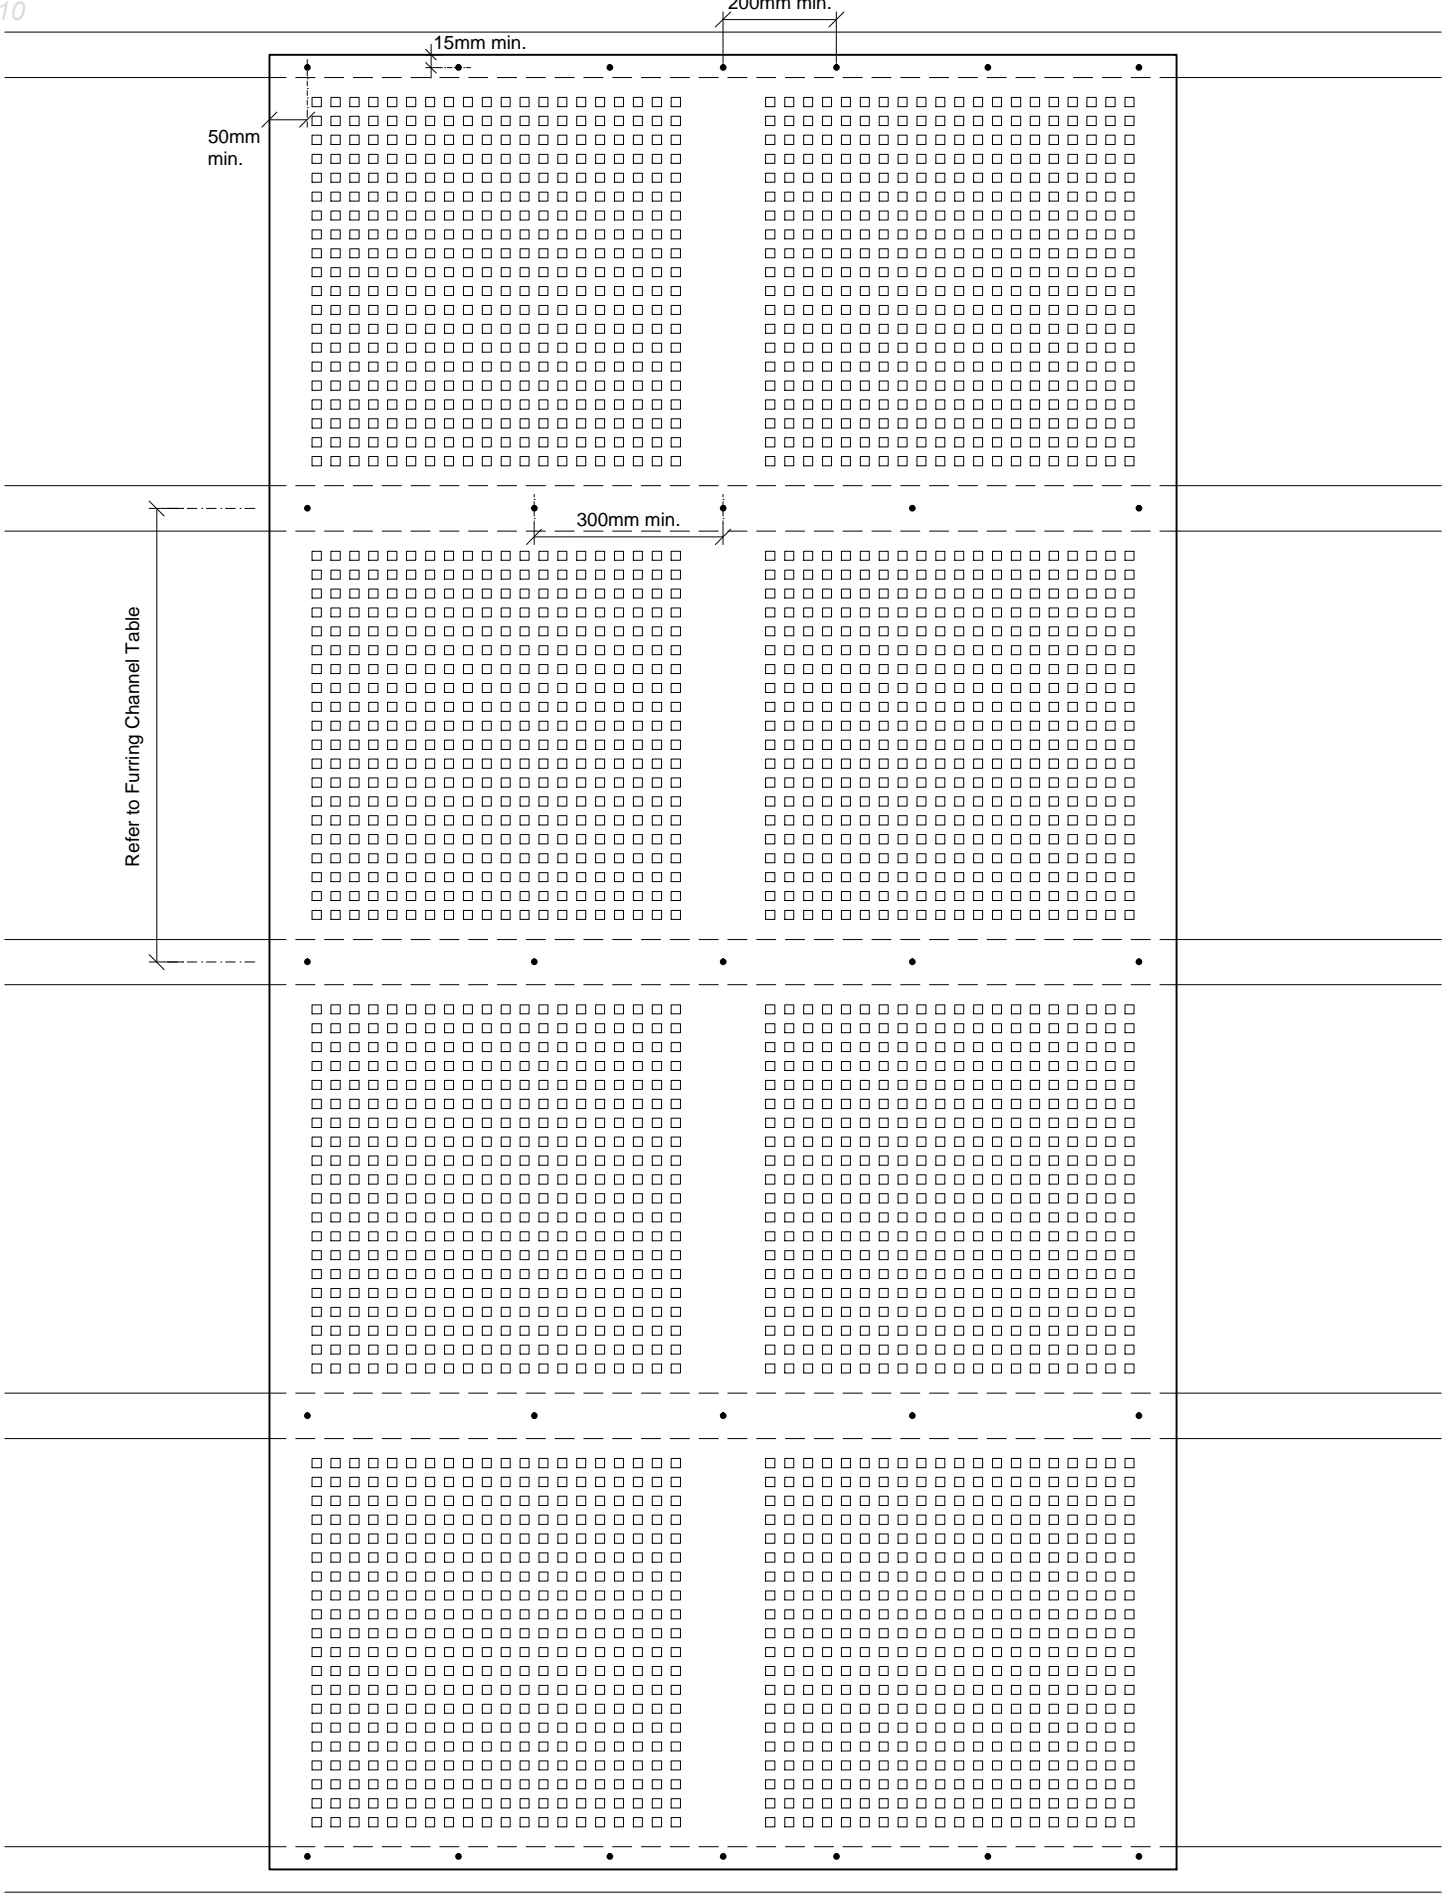

Date Sept 2017  
Scale 1:10  
Detail No. PHO\_03

Profile GTEK™ PHONIC

Date Sept 2017

Detail CONCEALED GRID SUSPENSION CEILING

Scale 1:2

Detail No. PHO\_04

Profile GTEK™ PHONIC  
Detail BOARD FIXING LOCATIONS

Scale 1:2

Detail No. PHO\_07