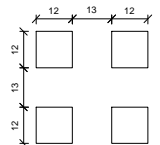

Profile GTEK™ PHONIC  
Detail 6MM ROUND FULL

Date Sept 2017  
Scale 1:10  
Detail No. PHO\_01

Profile GTEK™ PHONIC  
Detail 6MM ROUND HALF

Date Sept 2017  
Scale 1:10  
Detail No. PHO\_02

Profile GTEK™ PHONIC  
Detail 12MM SQUARE HALF

Scale 1:2

Detail No. PHO\_07