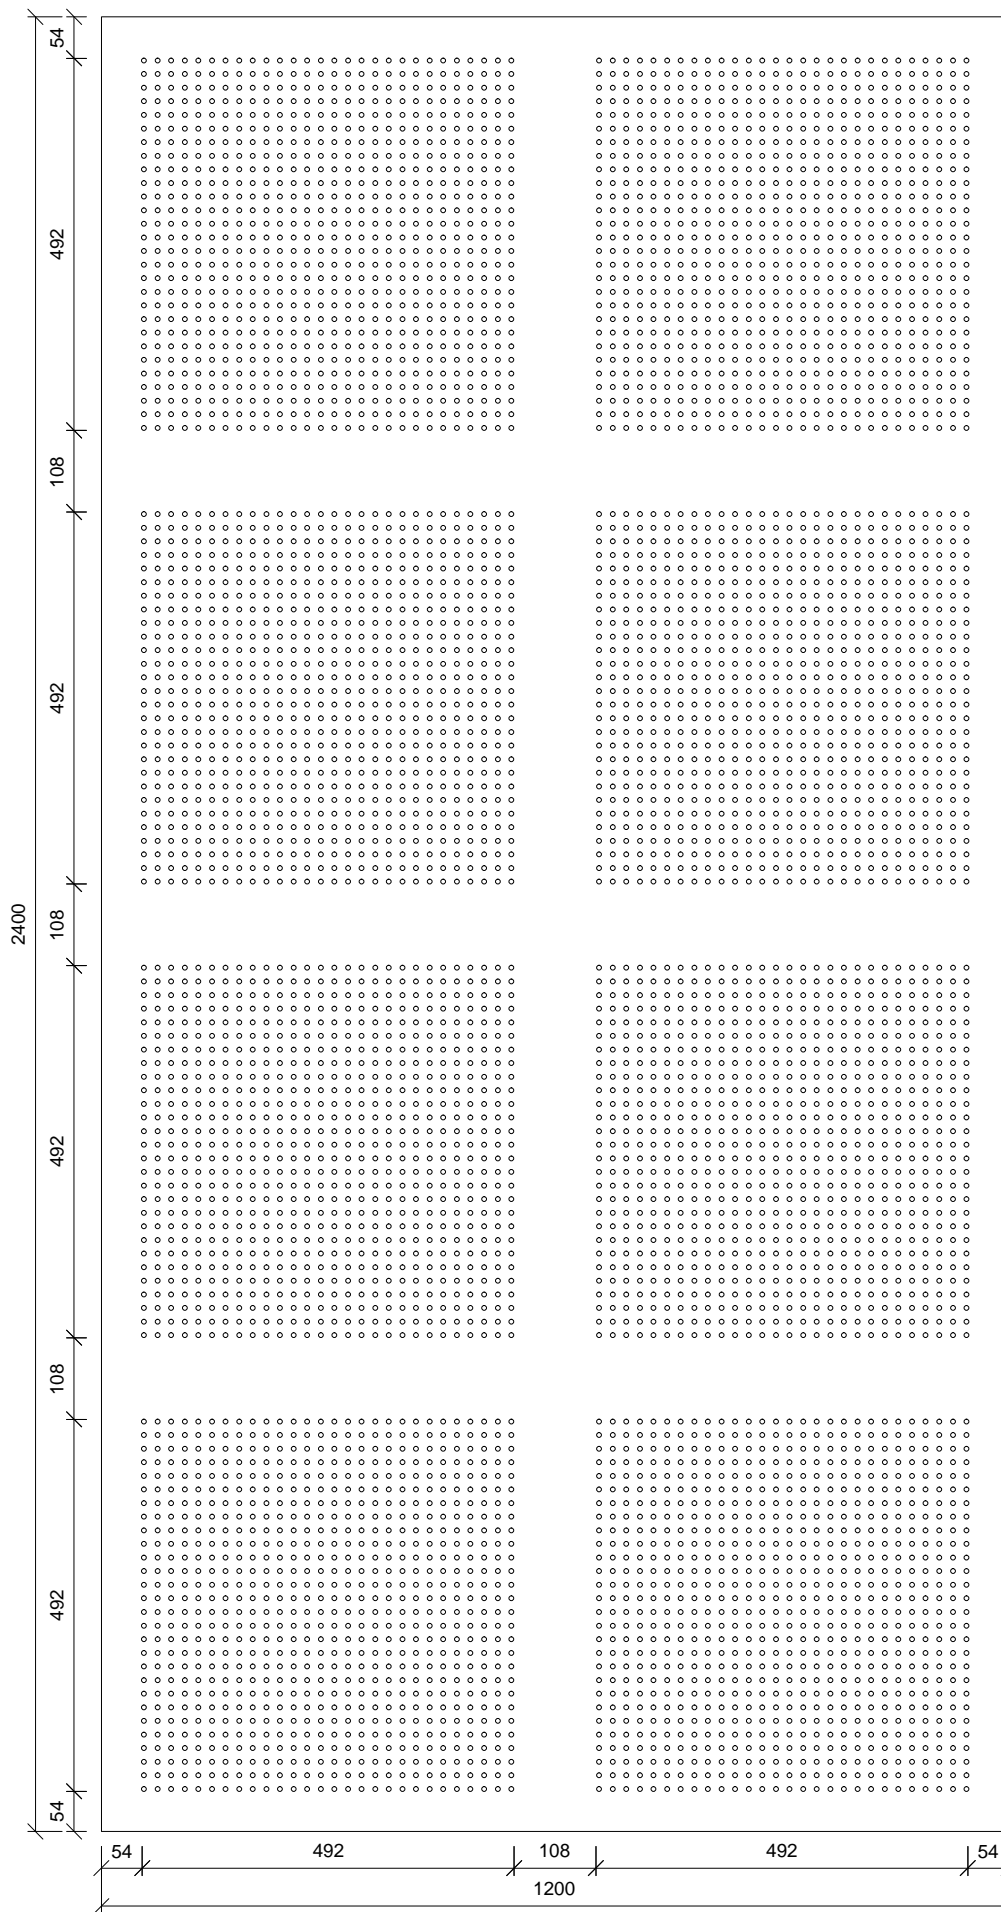

Profile GTEK™ PHONIC  
Detail 6MM ROUND FULL

Date Sept 2017  
Scale 1:10  
Detail No. PHO\_01

Profile GTEK™ PHONIC  
Detail 6MM ROUND HALF

Date Sept 2017  
Scale 1:10  
Detail No. PHO\_02

Profile GTEK™ PHONIC  
Detail 12MM SQUARE HALF

Scale 1:2

Detail No. PHO\_07