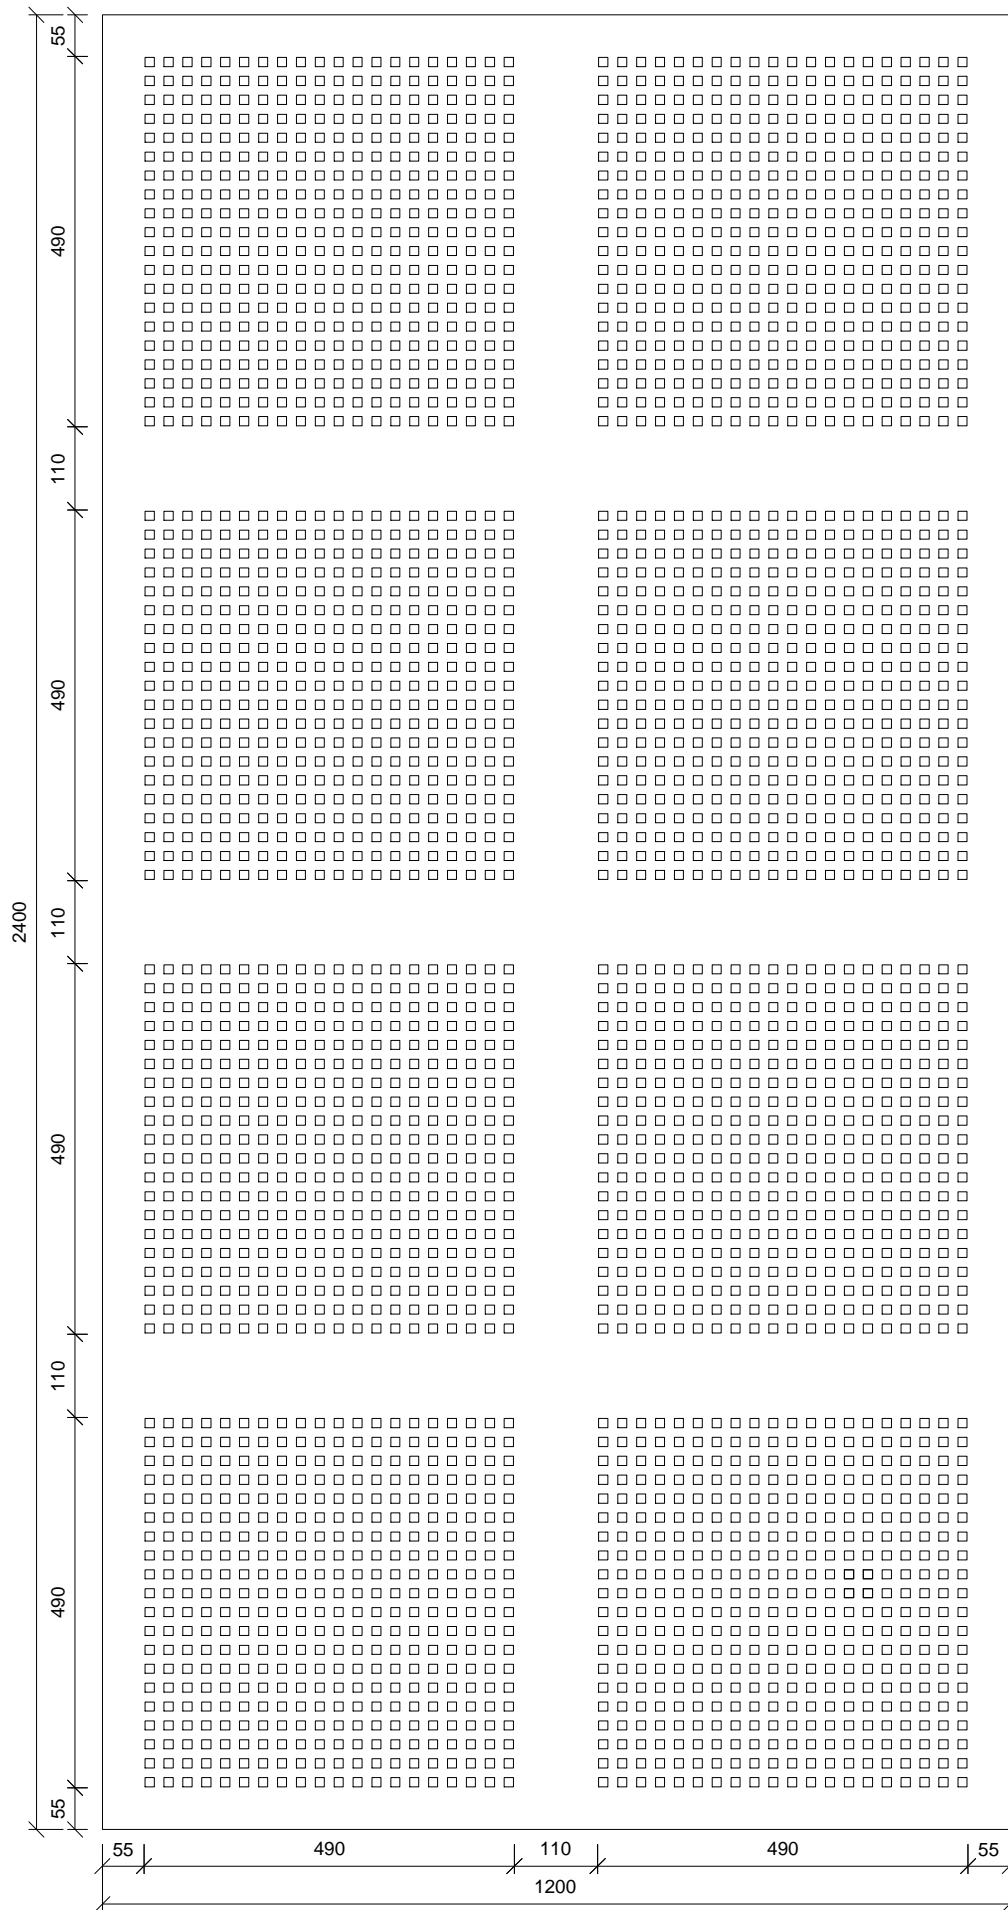

Profile GTEK™ PHONIC  
Detail 6MM ROUND FULL

Date Sept 2017  
Scale 1:10  
Detail No. PHO\_01

Profile GTEK™ PHONIC  
Detail 6MM ROUND HALF

Date Sept 2017  
Scale 1:10  
Detail No. PHO\_02

Profile GTEK™ PHONIC  
Detail 12MM SQUARE HALF

Scale 1:2

Detail No. PHO\_07