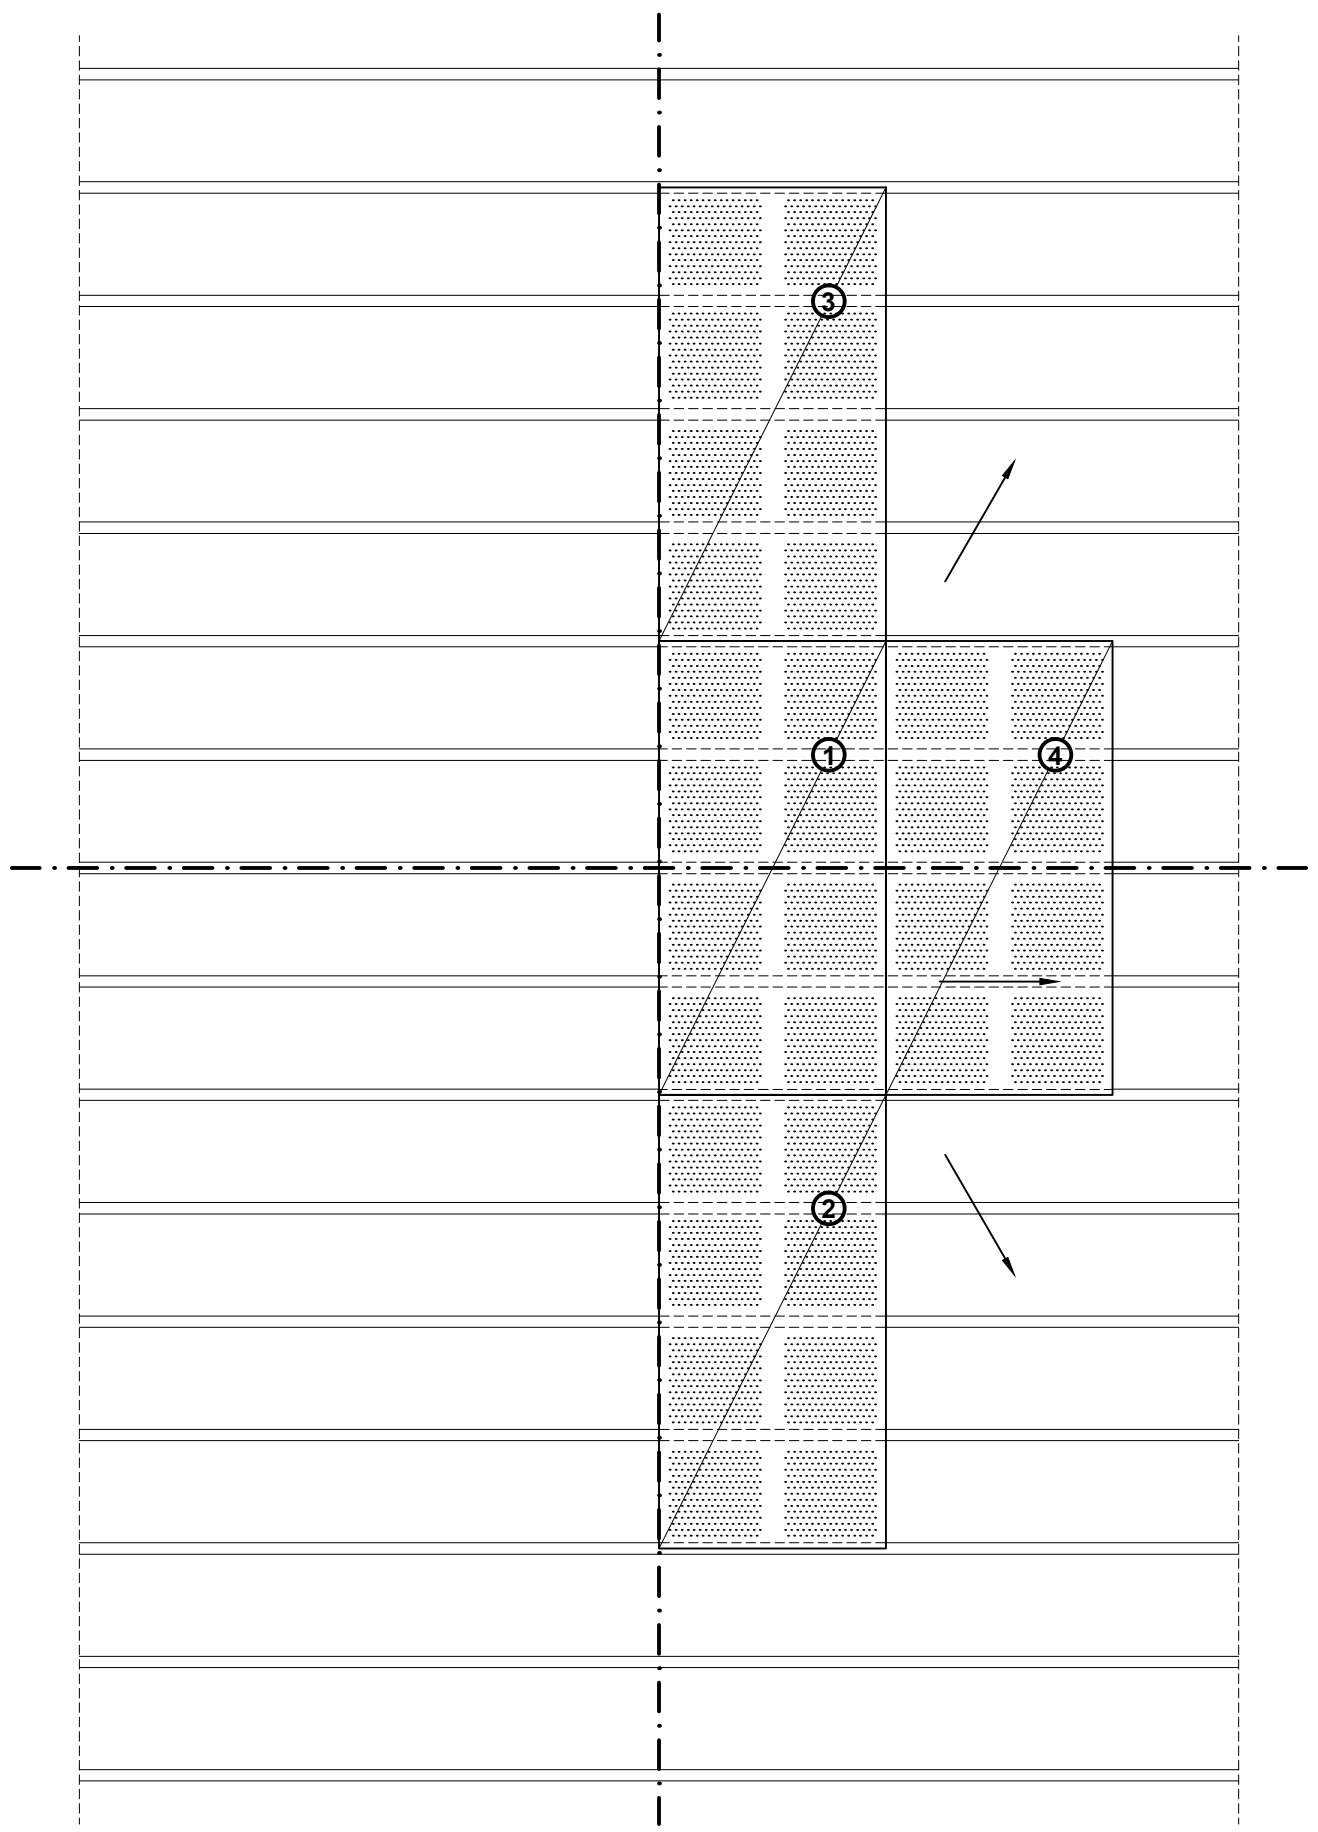

Profile GTEK™ PHONIC
Detail BOARD INSTALLATION ORDER

Date Sept 2017
Scale 1:20
Detail No. PHO_06