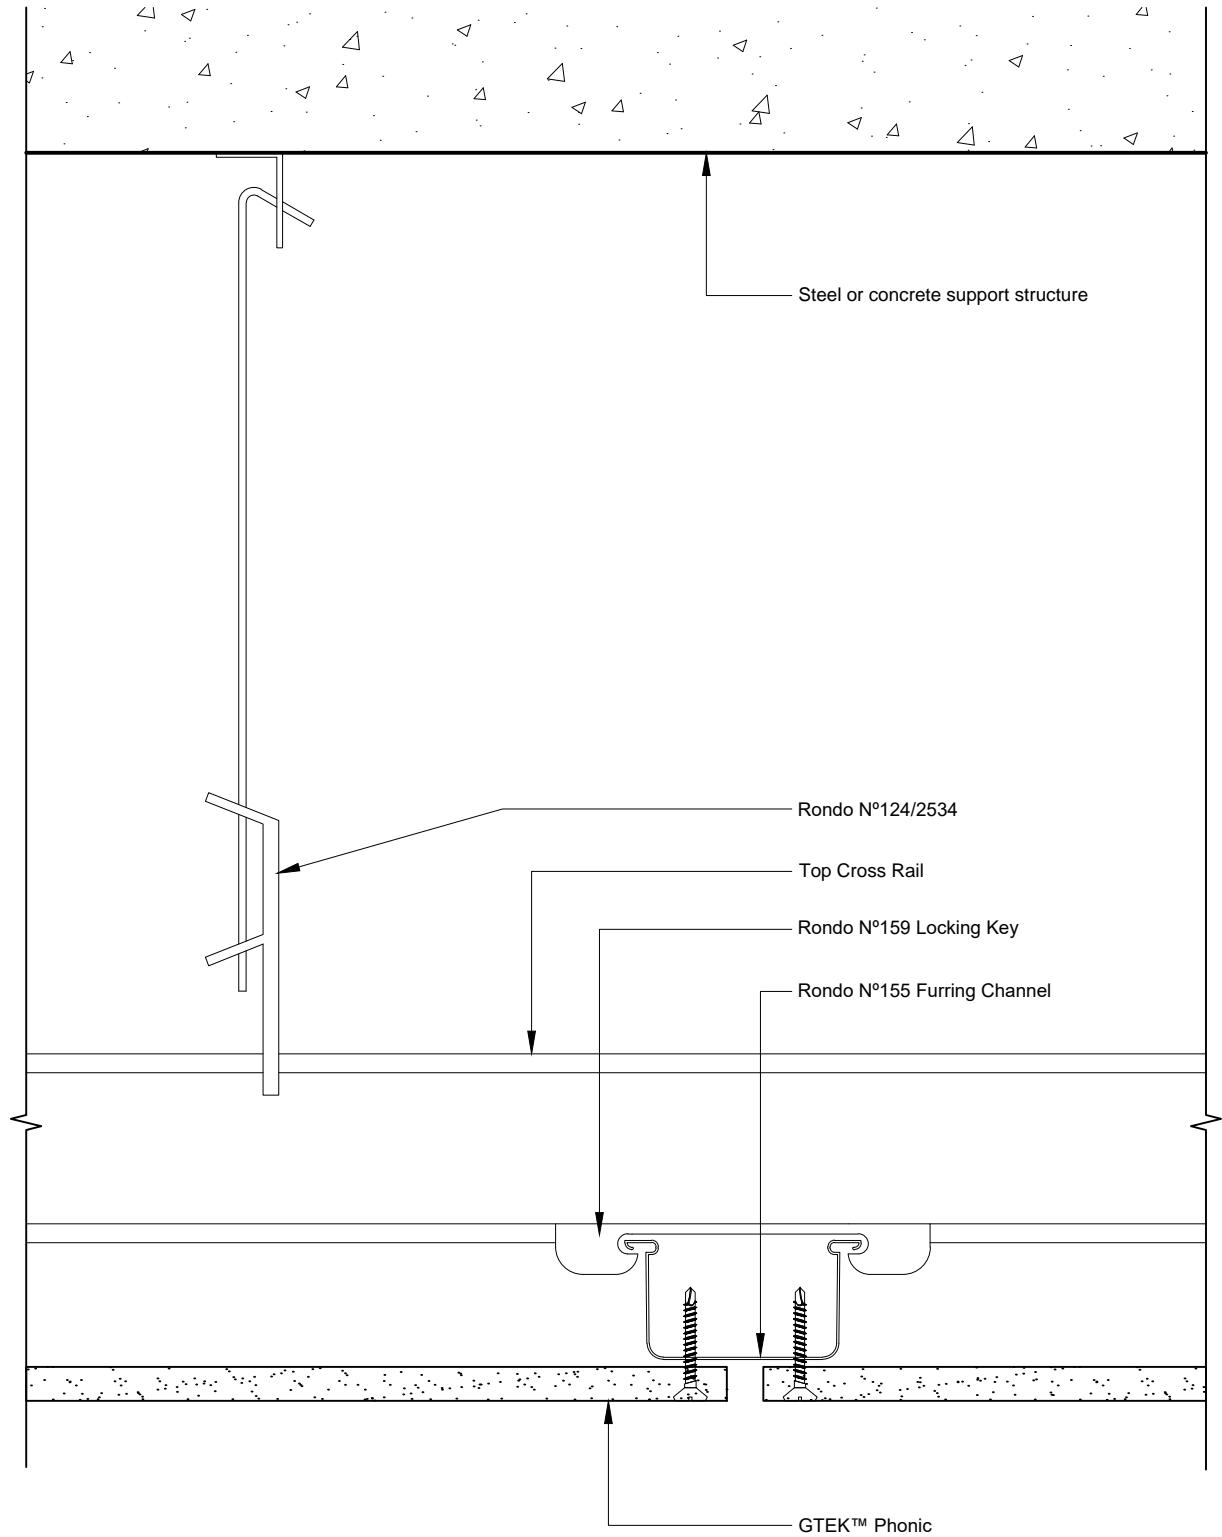

Profile GTEK™ PHONIC  
Detail 6MM ROUND FULL

Date Sept 2017  
Scale 1:10  
Detail No. PHO\_01

Profile GTEK™ PHONIC  
Detail 6MM ROUND HALF

Date Sept 2017  
Scale 1:10  
Detail No. PHO\_02

Profile GTEK™ PHONIC  
Detail 12MM SQUARE HALF

Date Sept 2017  
Scale 1:10  
Detail No. PHO\_03

Profile GTEK™ PHONIC

Date Sept 2017

Detail CONCEALED GRID SUSPENSION CEILING

Scale 1:2

Detail No. PHO\_04

Profile GTEK™ PHONIC  
Detail BOARD FIXING LOCATIONS

Scale 1:2

Detail No. PHO\_07